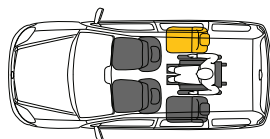

Freewheeler Kangoo
5 passenger layout