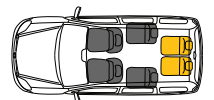

Price your own Freewheeler or take a virtual tour, at www.fleetworks.com.au

Freewheeler flexibility: Both the Kangoo and the Caddy offer a variety of seating options to meet your needs.

Standard 3 seat layout

Optional 4 seat layout

Removable rear seat - Standard on Caddy Life only

cars 4 sale now

Used vehicles? Check the **cars 4 sale now** page at www.fleetworks.com.au or call David Syer on **1800 222 377**, or email carhelp@fleetworks.com.au