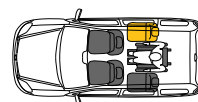

All conversions are not the same – check our website for the many standard Freewheeler features

Freewheeler Kangoo 1.6L 16V Wagon Auto

Standard 3 seat layout

Optional 4 seat layout

Removable 3rd row seat - Standard on Caddy Life only