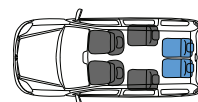

All conversions are not the same – check our website for the many standard Freewheeler features

Freewheeler Kangoo 1.6L 16V Wagon Auto

Standard 3 seat layout

Optional 4 seat layout

Removable 3rd row seat - Standard on Caddy Life only