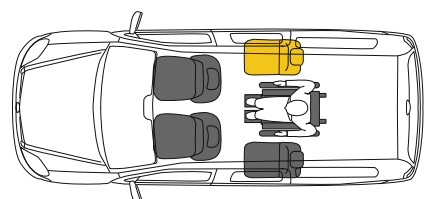

LuggageMaster