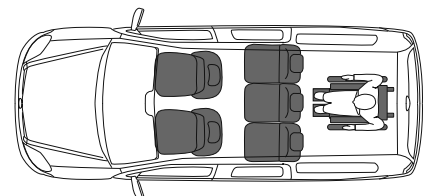

**1500mm
headroom
& great
vision**

Two great models - more space, better vision, flexibility of use.

Freewheeler Caddy MAXI Life features:

- Long, 800mm wide flat floor
- Full size spare wheel
- 60 litre stainless steel fuel tank
- Light weight Torque-Coil™ ramp
- Power loading option
- Automatic Transmission
- 3 year/unlimited kms conversion warranty
- Wide, comfortable rear passenger seats
- Retains VW factory suspension
- Freewheeler insurance package
- Freewheeler Repurchase Program

BenchSeat